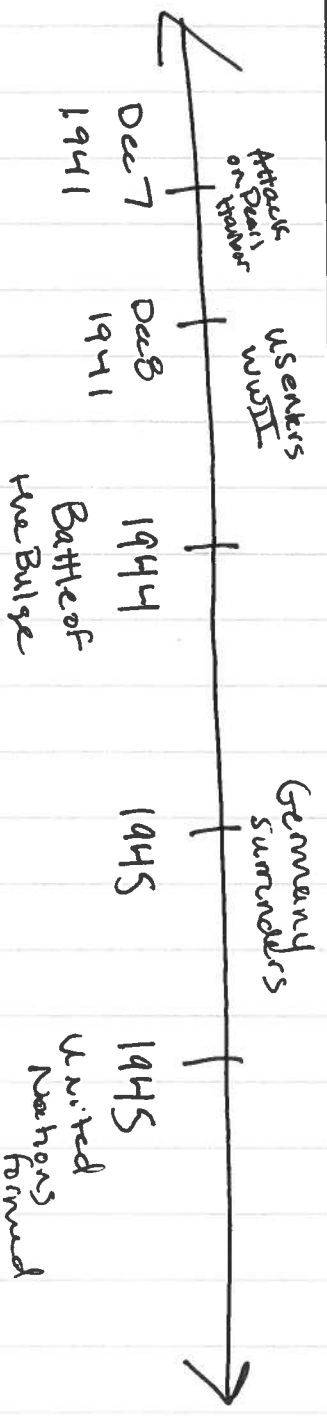

History 104: World War II

Sept 20 2015

Key events:

Who / What	When	Where	Key facts
FDR	1932-1945 presidential term	United States	- led U.S. during WWII
Manhattan Project			
Pearl Harbor			