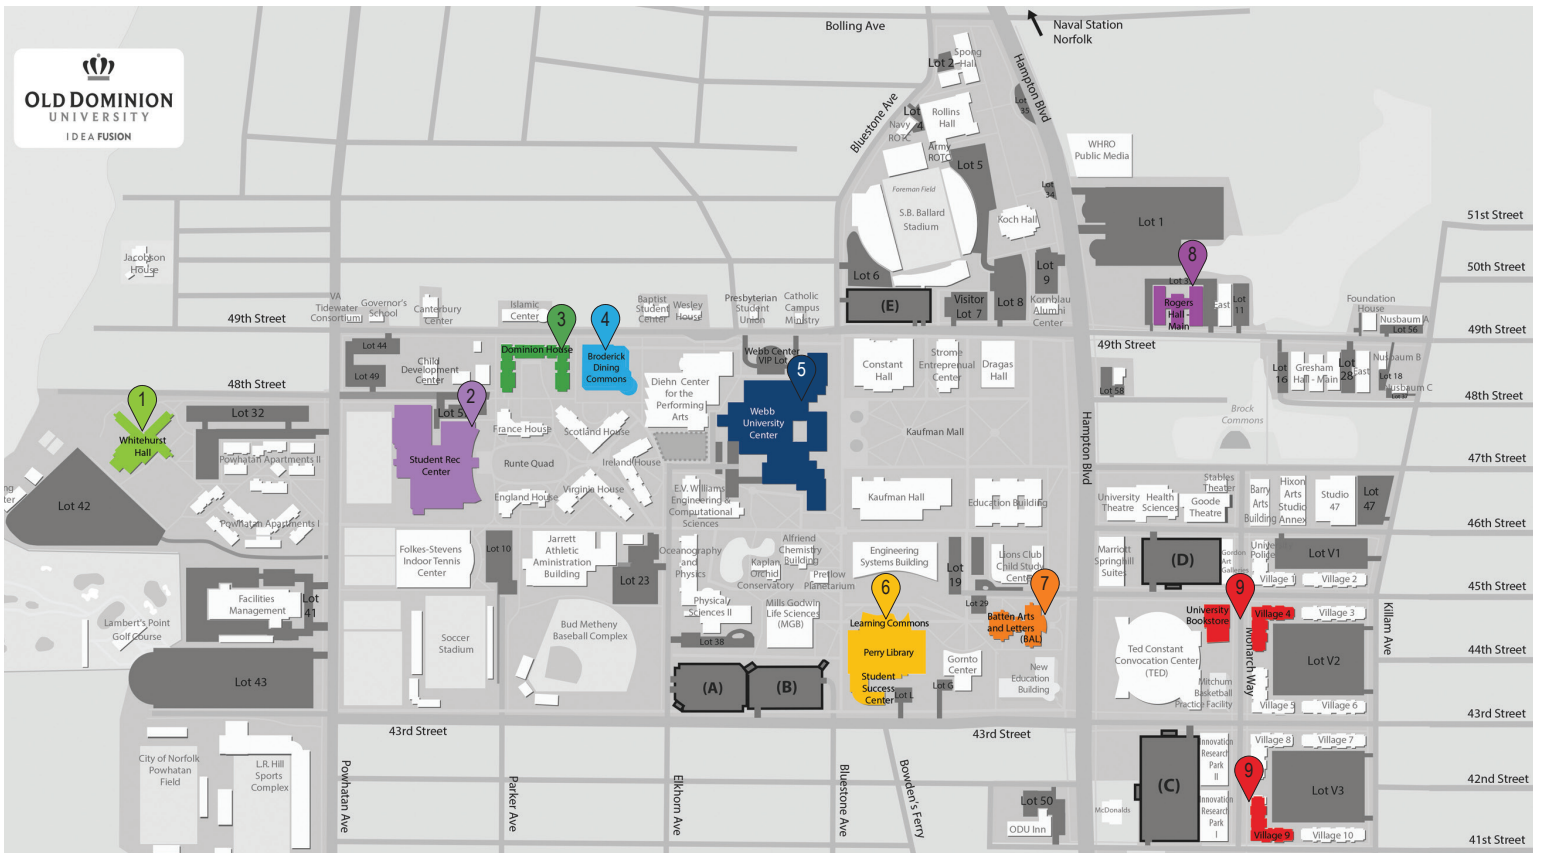

Old Dominion University

CAMPUS DINING MAP 2017-18

1. Whitehurst Hall

2. Student Rec Center

3. The Quad

4. Dining Commons

5. Webb Center

6. Learning Commons

7. BAL

8. Rogers Hall

9. University Village