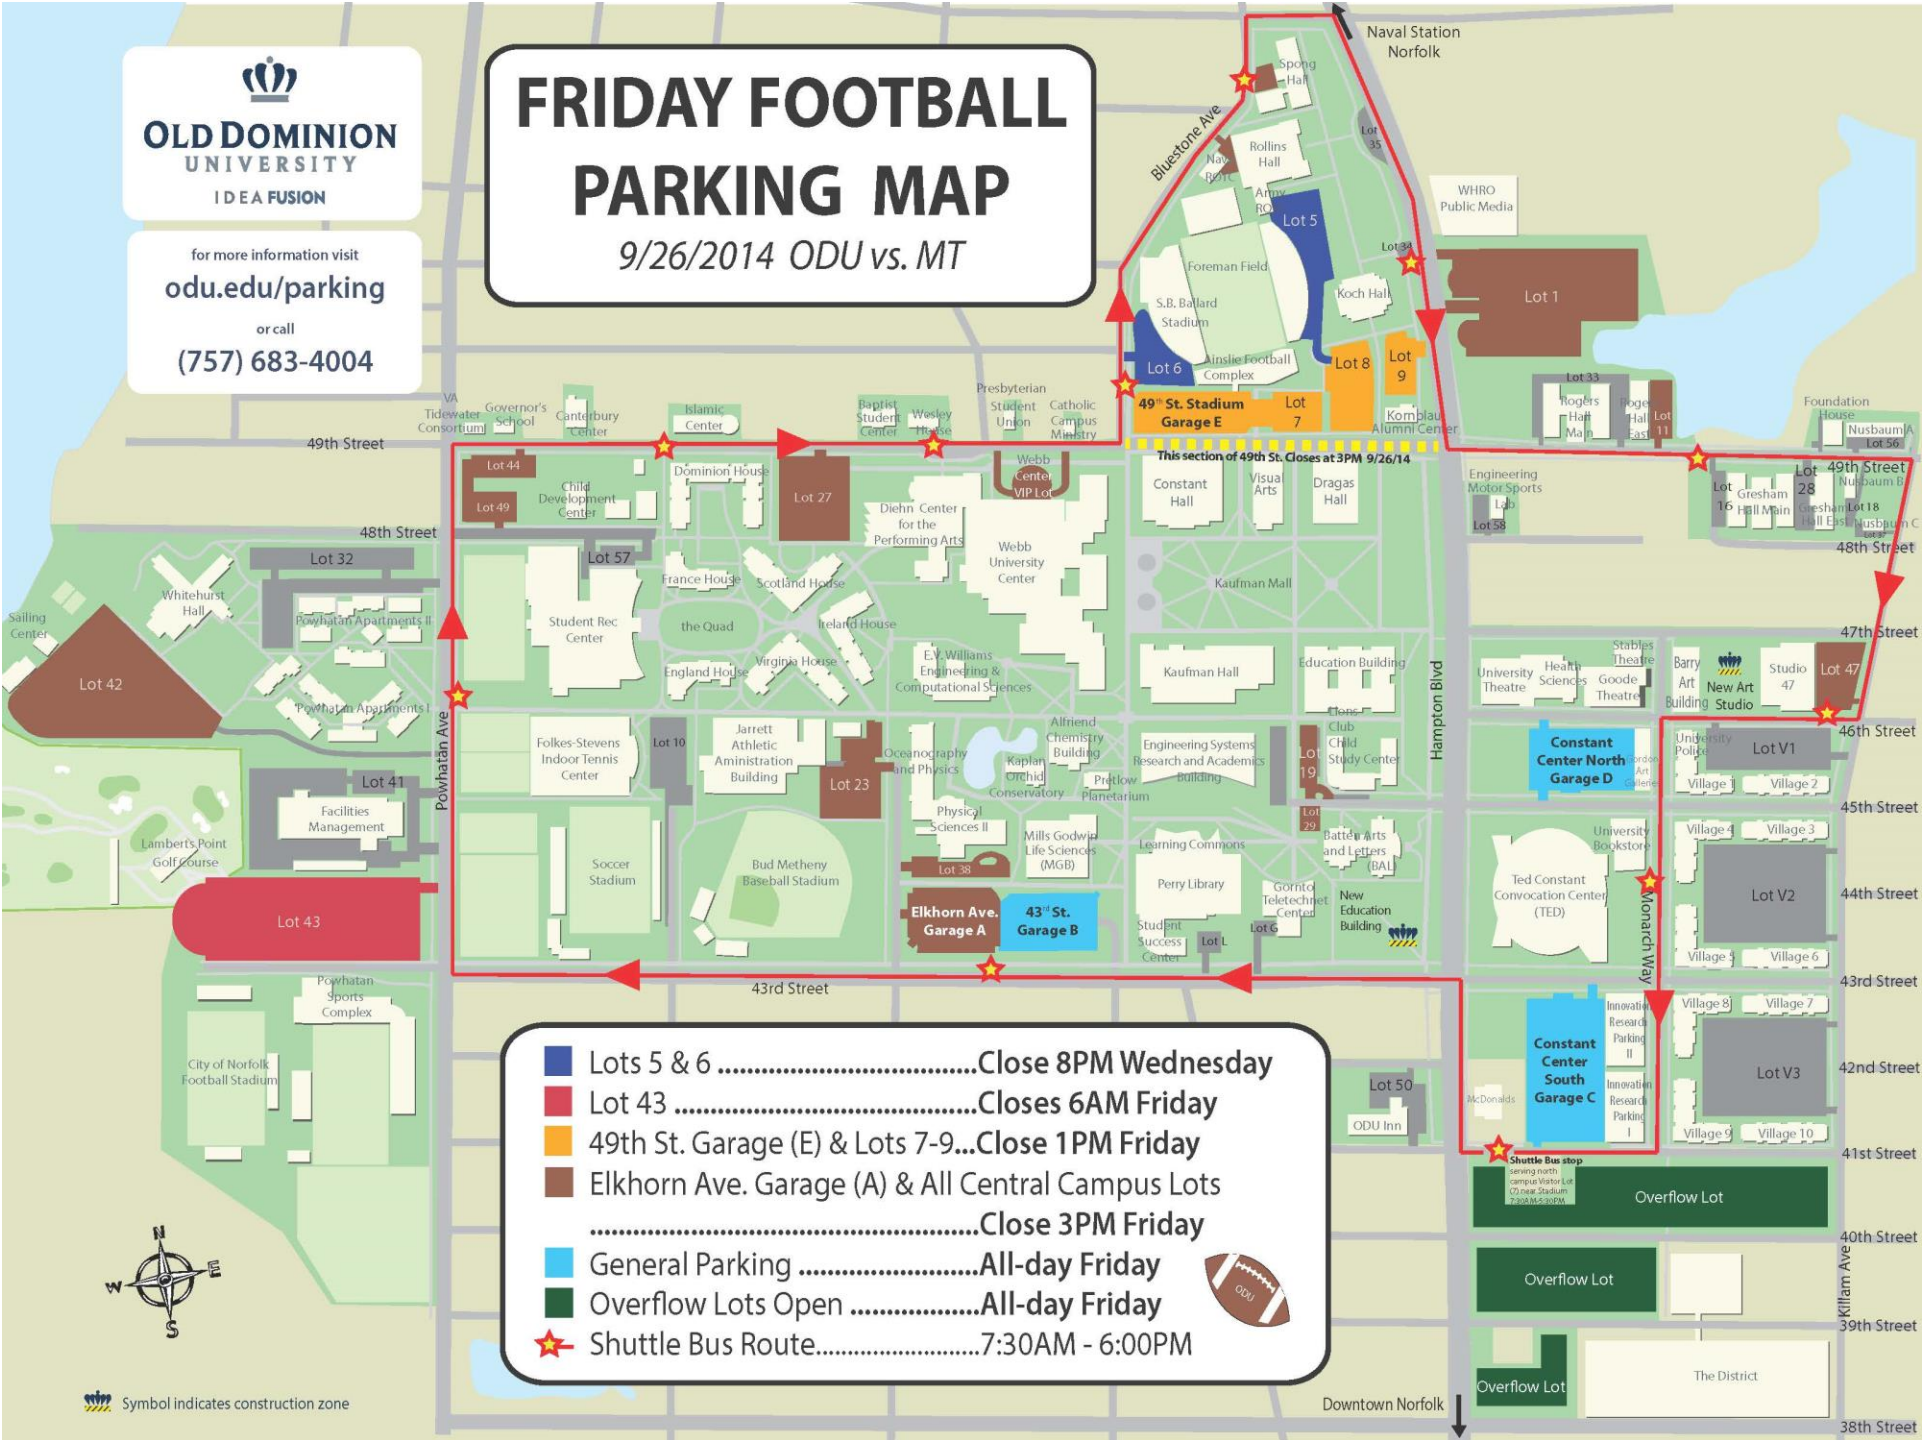

for more information visit
odu.edu/parking
 or call
 (757) 683-4004

FRIDAY FOOTBALL PARKING MAP

9/26/2014 ODU vs. MT

- Lots 5 & 6Close 8PM Wednesday
- Lot 43Closes 6AM Friday
- 49th St. Garage (E) & Lots 7-9...Close 1PM Friday
- Elkhorn Ave. Garage (A) & All Central Campus LotsClose 3PM Friday
- General ParkingAll-day Friday
- Overflow Lots OpenAll-day Friday
- ★ Shuttle Bus Route.....7:30AM - 6:00PM

FOOTBALL OVERFLOW PARKING MAP

Friday 9/26/2014 ODU vs. MT

-  General Parking
-  Overflow Parking

for more information visit
odu.edu/parking

Downtown Norfolk