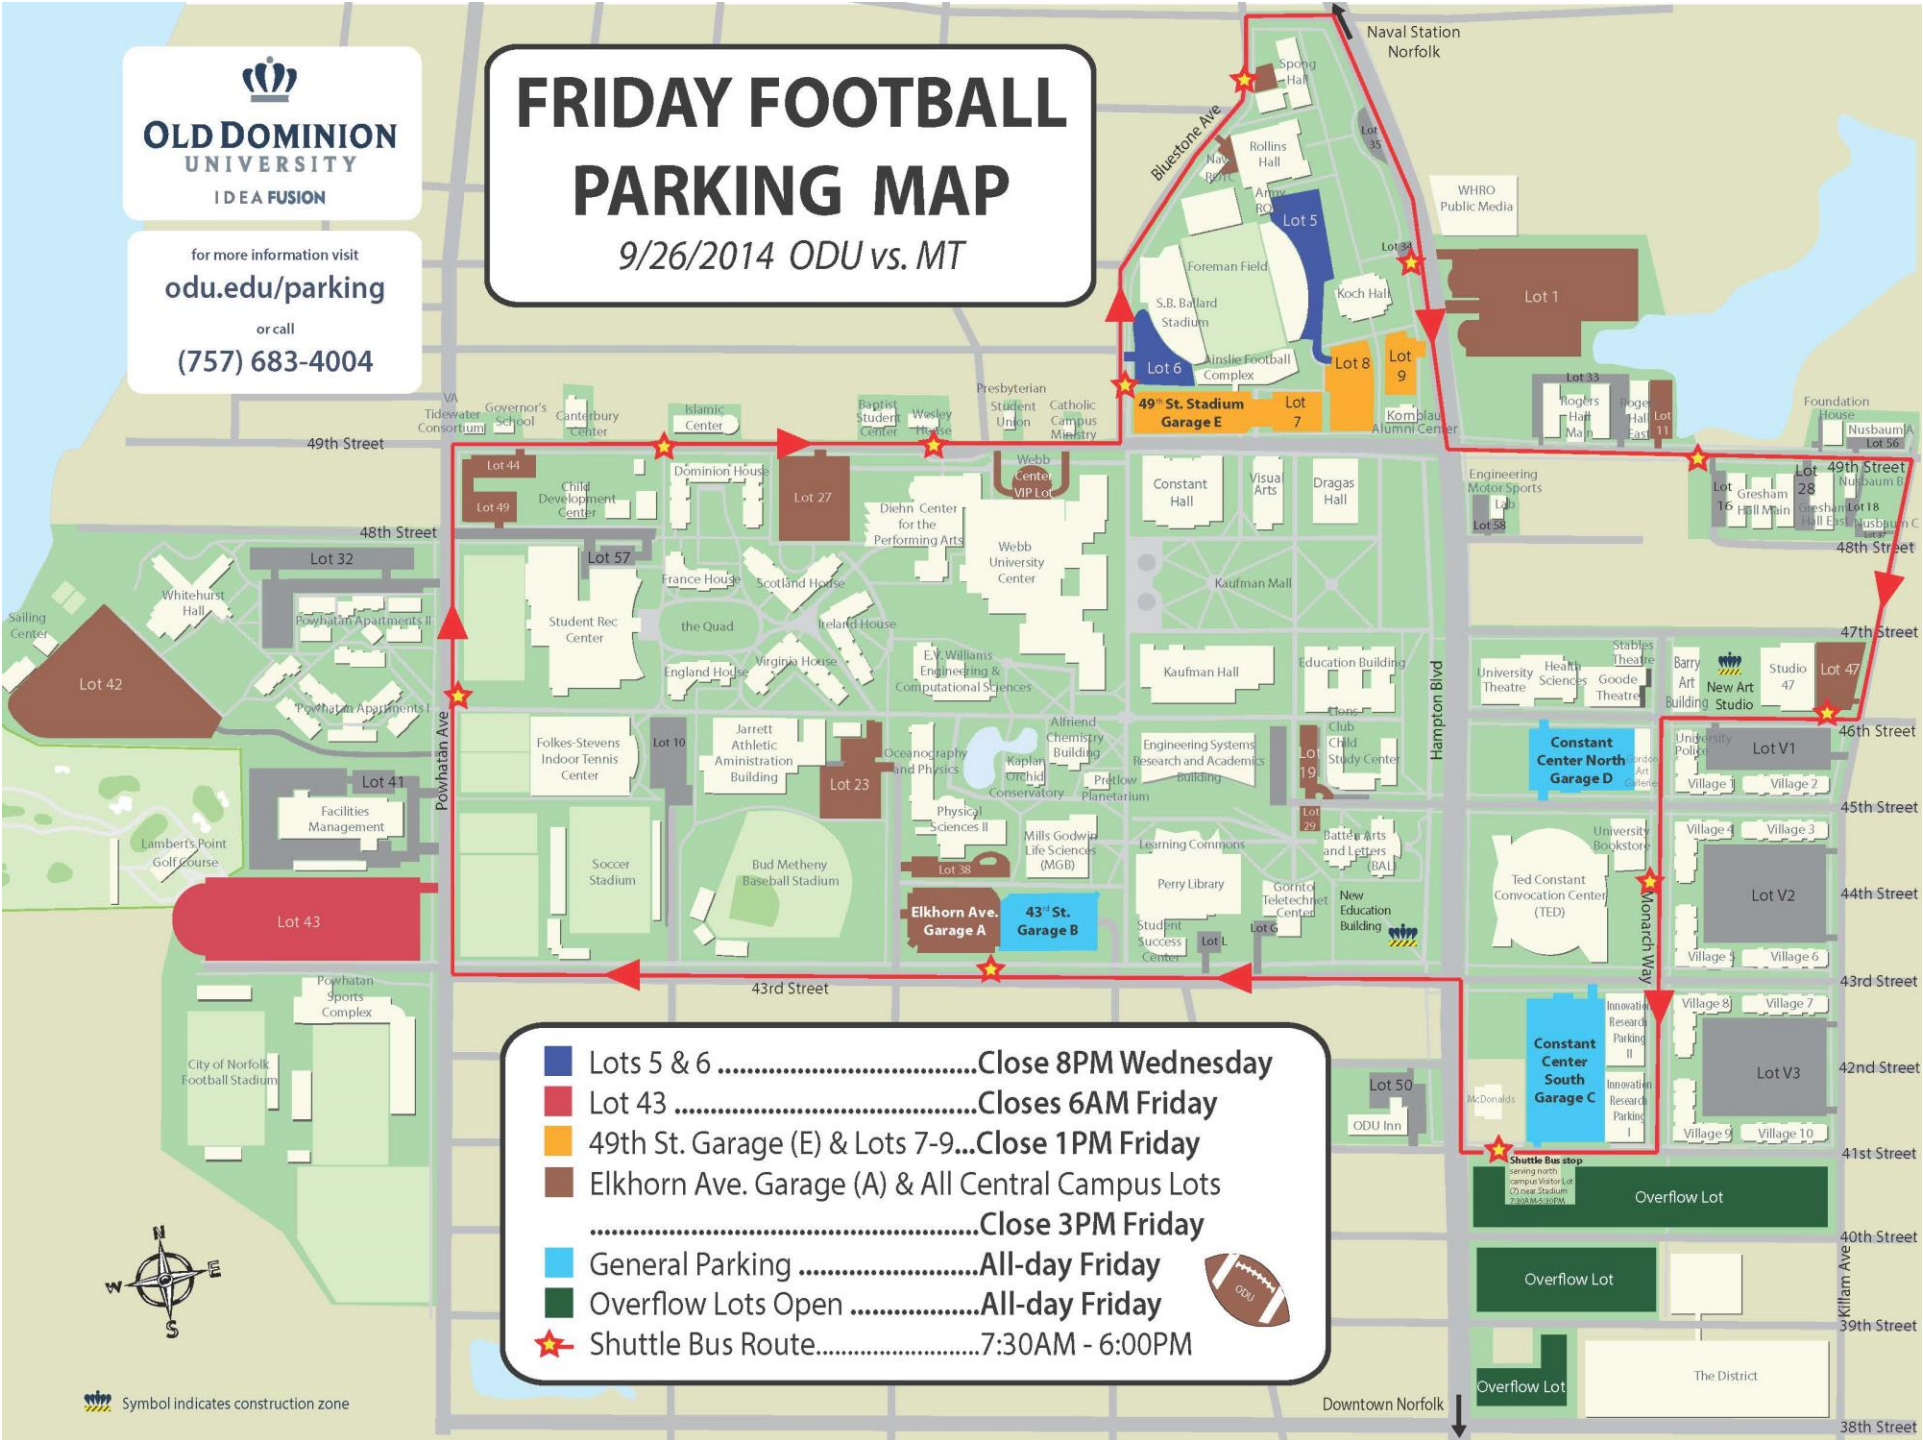

# FRIDAY FOOTBALL PARKING MAP

9/26/2014 ODU vs. MT

- Lots 5 & 6 .....Close 8PM Wednesday
- Lot 43 .....Closes 6AM Friday
- 49th St. Garage (E) & Lots 7-9...Close 1PM Friday
- Elkhorn Ave. Garage (A) & All Central Campus Lots .....Close 3PM Friday
- General Parking .....All-day Friday
- Overflow Lots Open .....All-day Friday
- ★ Shuttle Bus Route.....7:30AM - 6:00PM

# FOOTBALL OVERFLOW PARKING MAP

Friday 9/26/2014 ODU vs. MT

-  General Parking
-  Overflow Parking

**Shuttle Bus stop**  
7:30AM-5:30PM

for more information visit  
[odu.edu/parking](http://odu.edu/parking)

Downtown Norfolk