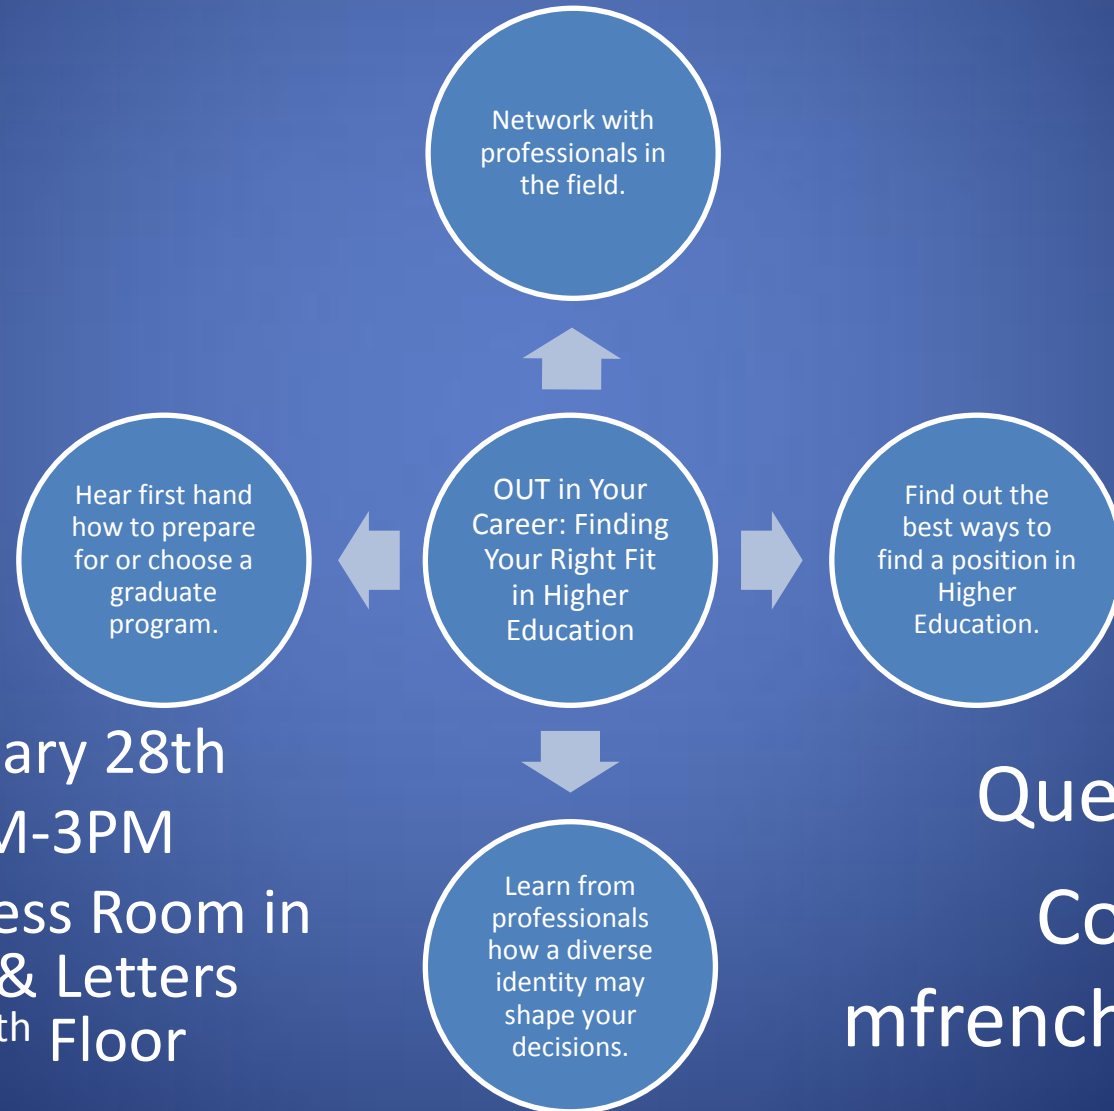

The Career Management Center presents OUT in Your Career: Finding Your Right Fit in Higher Education

Date: February 28th

Time: 2PM-3PM

Location: Burgess Room in
Batten Arts & Letters
Building 9th Floor

Questions?