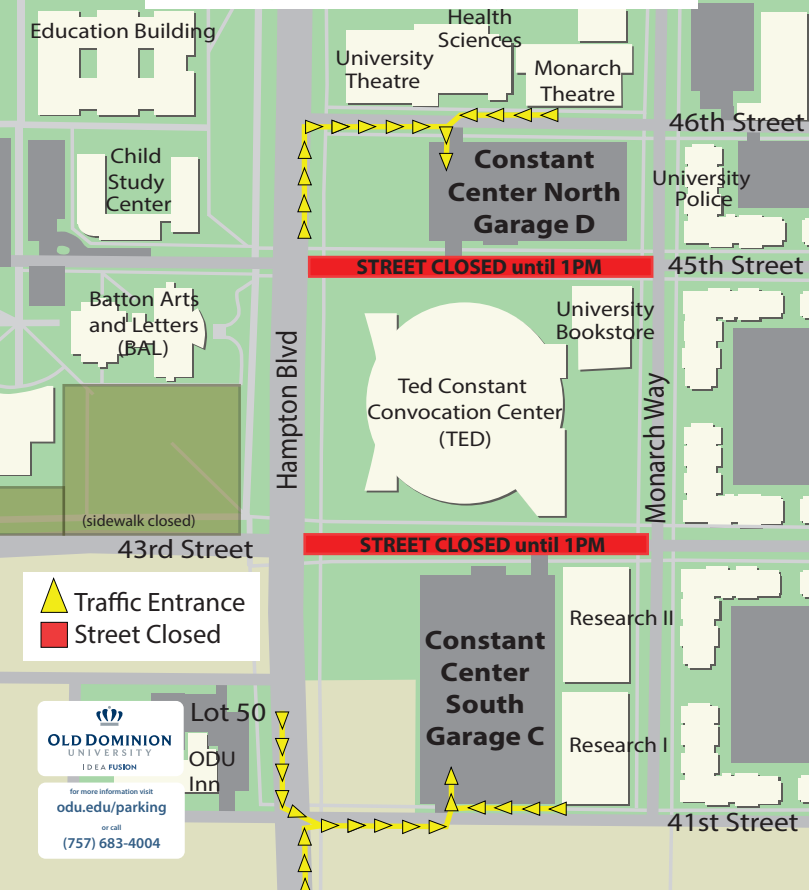

# Roadway Closures Friday Oct. 3, 2014

-  Traffic Entrance
-  Street Closed

  
**OLD DOMINION**  
UNIVERSITY  
IDEA FUSION

for more information visit  
[odu.edu/parking](http://odu.edu/parking)  
or call  
(757) 683-4004