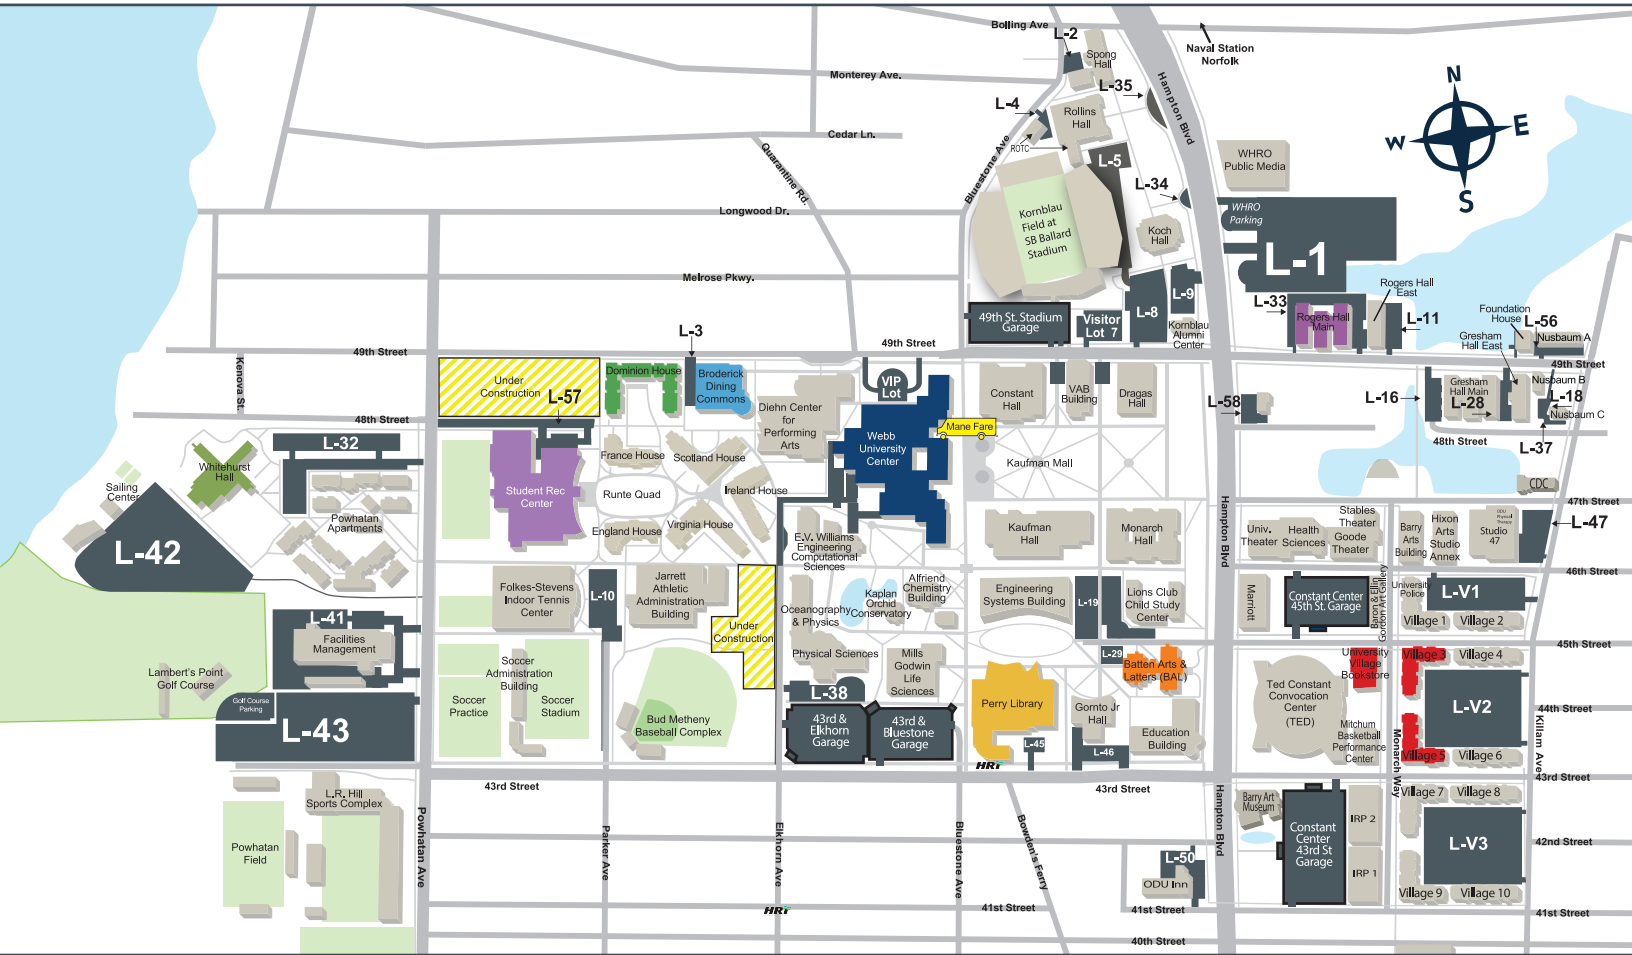

OLD DOMINION UNIVERSITY

CAMPUS DINING MAP

1. Whitehurst Hall

2. Student Rec Center

Food Trucks

3. The Quad

4. Dining Commons

5. Webb Center

OPENING SPRING 2020

OPENING SPRING 2020

OPENING SPRING 2020

7. BAL

6. Perry Library

8. Rogers Hall

9. University Village