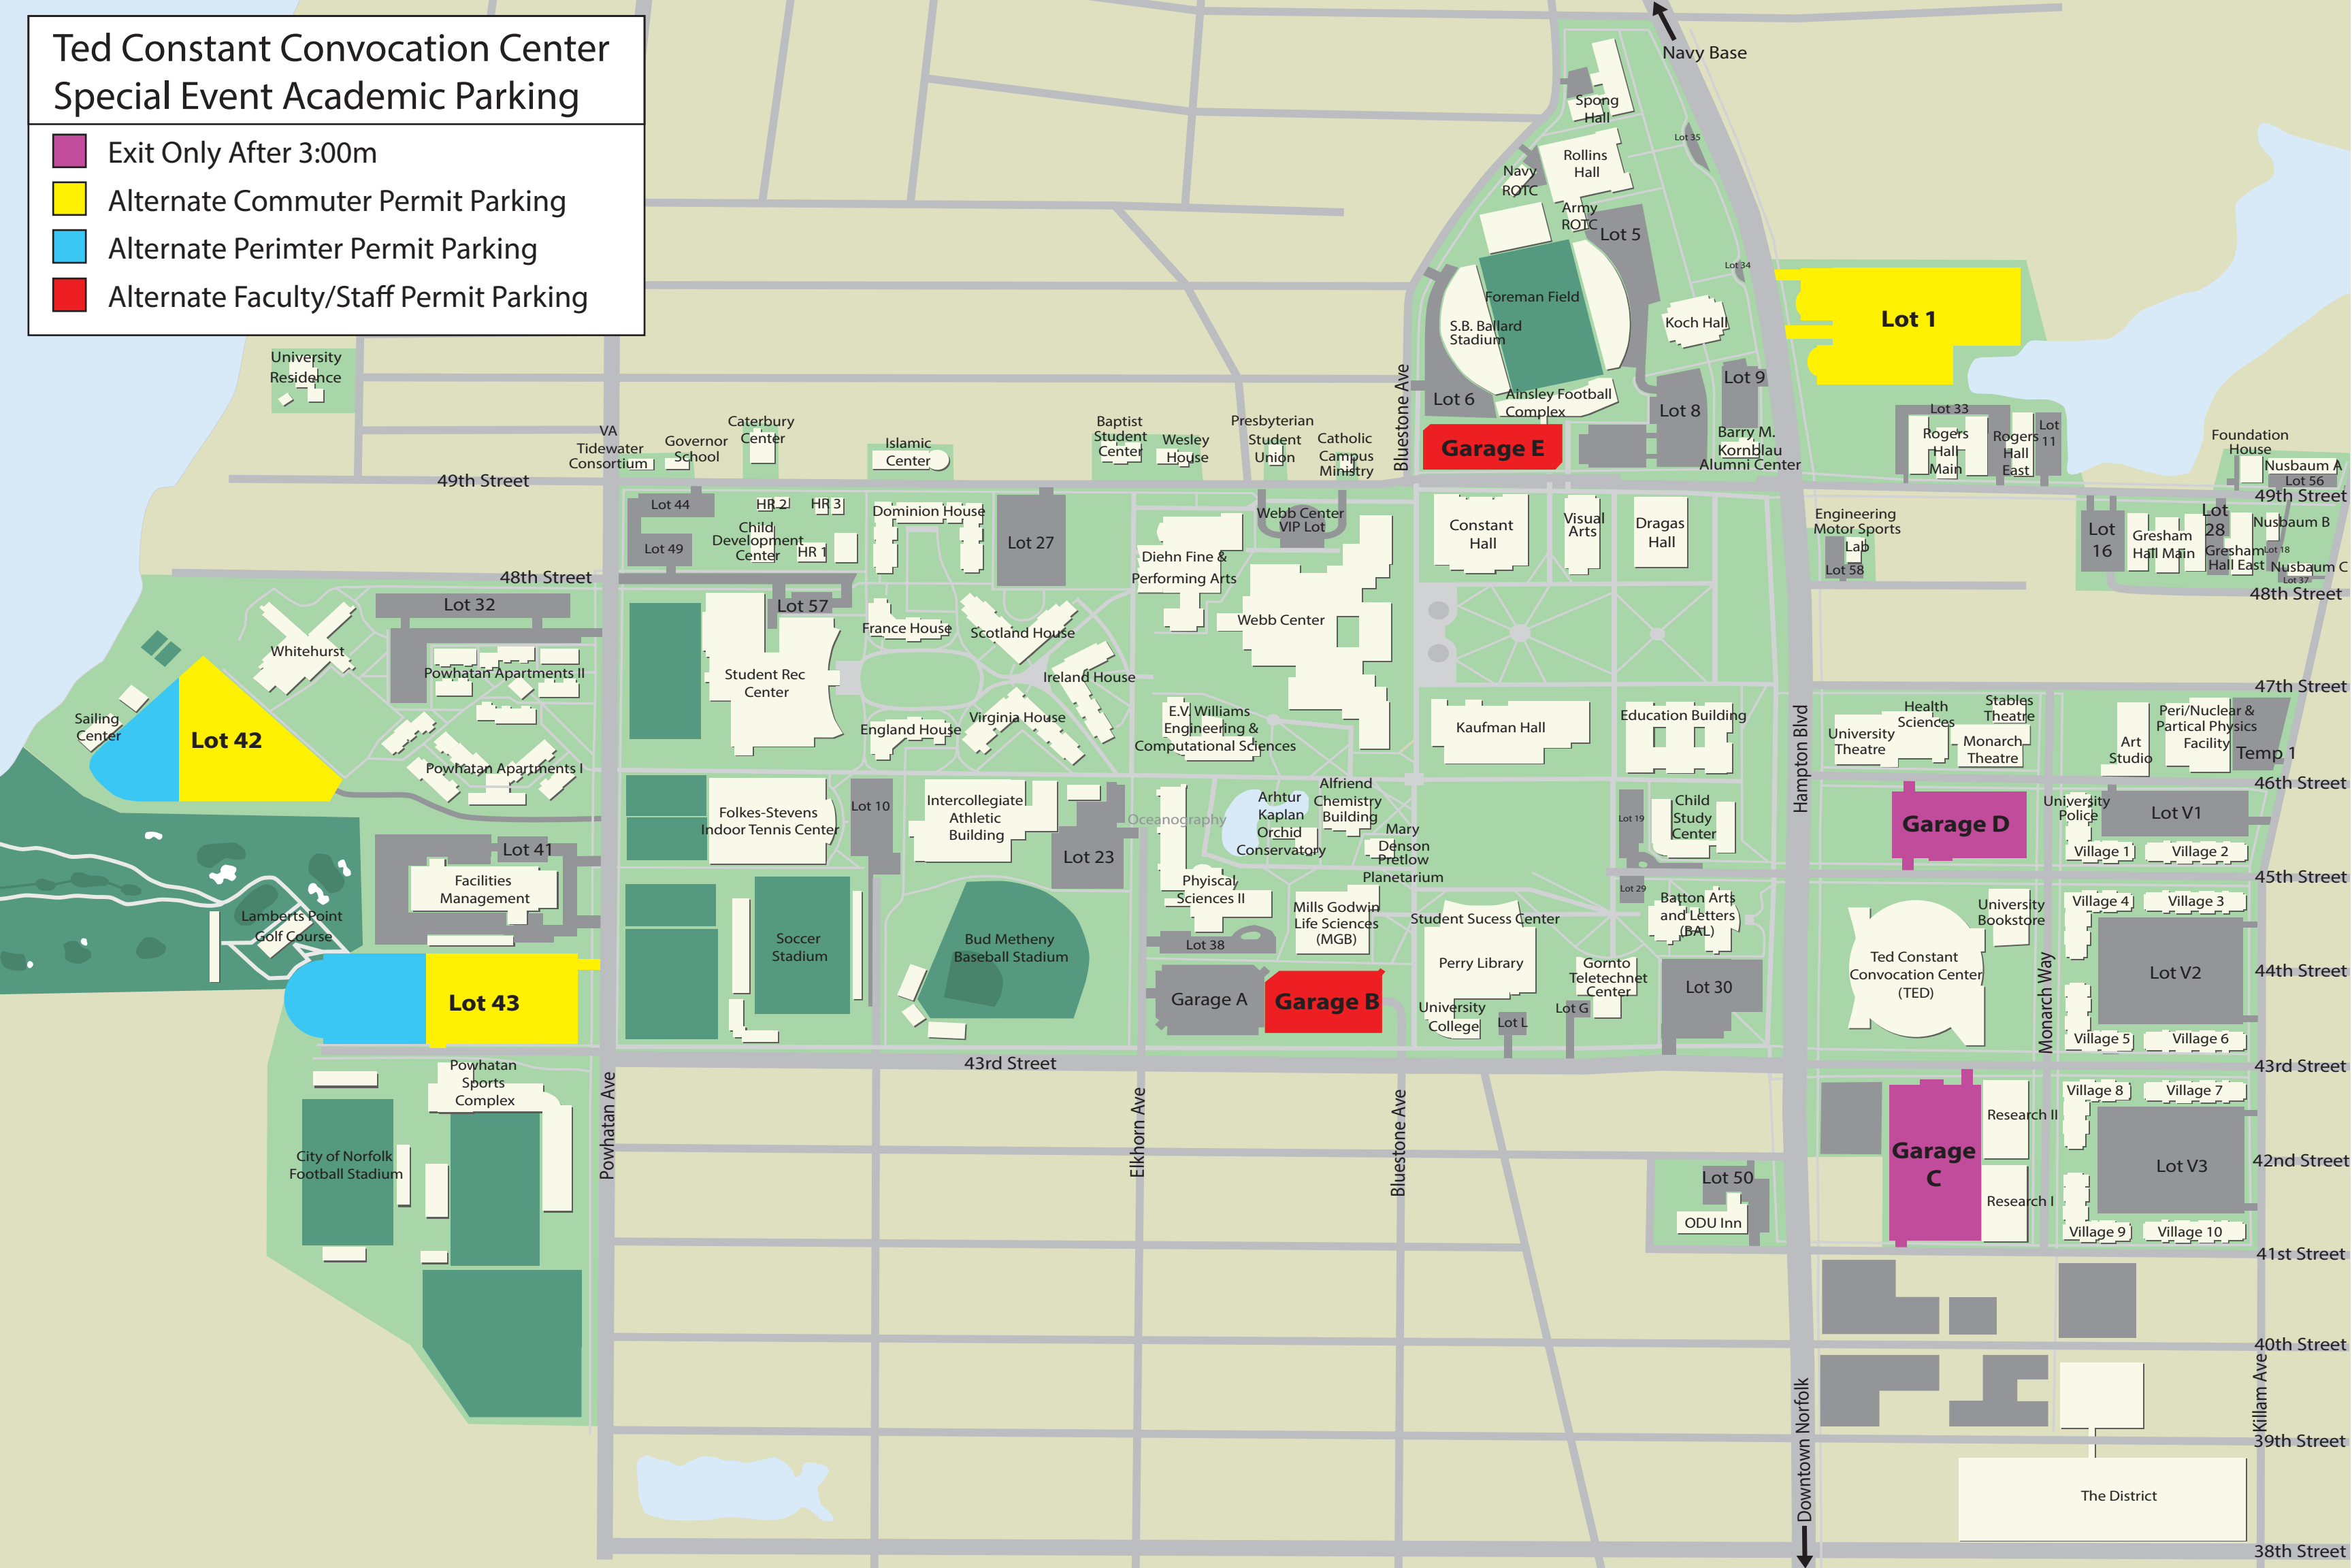

Ted Constant Convocation Center Special Event Academic Parking

- Exit Only After 3:00m
- Alternate Commuter Permit Parking
- Alternate Perimeter Permit Parking
- Alternate Faculty/Staff Permit Parking

Navy Base

Lot 1

Garage E

Garage D

Garage B

Garage C

Lot 42

Lot 43

Lot 32

Garage A

38th Street

39th Street

40th Street

41st Street

42nd Street

43rd Street

44th Street

45th Street

46th Street

47th Street

48th Street

49th Street

Hampton Blvd

Monarch Way

Bluestone Ave

Elkhorn Ave

Powhatan Ave

University Theatre

Health Sciences

Stables Theatre

Monarch Theatre

Art Studio

Temp 1

University Police

Village 1

Village 2

Lot V1

Child Study Center

Education Building

Kaufman Hall

Webb Center

Diehn Fine & Performing Arts

Webb Center VIP Lot

Presbyterian Student Union

Catholic Campus Ministry

Wesley House

Baptist Student Center

Islamic Center

VA Tidewater Consortium

University Residence

Governor School

Caterbury Center

Lot 44

HR 2

HR 3

HR 1

Lot 49

Child Development Center

Dominion House

France House

Scotland House

Ireland House

England House

Virginia House

Student Rec Center

Lot 27

Constant Hall

Visual Arts

Dragas Hall

Engineering Motor Sports Lab

Lot 16

Gresham Hall Main

Gresham Hall East

Nusbaum A Lot 56

Nusbaum B Lot 18

Nusbaum C Lot 37

Foundation House

Barry M. Kornblau Alumni Center

Lot 11

Rogers Hall Main

Rogers Hall East

Lot 33

Lot 9

Lot 8

Lot 6

Lot 5

Lot 35

Lot 34

Lot 37

Lot 38

Lot 39

Lot 40

Lot 41

Lot 42

Lot 43

Lot 44

Lot 45

Lot 46

Lot 47

Lot 48

Lot 49

Lot 50

Lot 51

Lot 52

Lot 53

Lot 54

Lot 55

Lot 56

Lot 57

Lot 58

Lot 59

Lot 60

Lot 61

Lot 62

Lot 63

Lot 64

Lot 65

Lot 66

Lot 67

Lot 68

Lot 69

Lot 70

Lot 71

Lot 72

Lot 73

Lot 74

Lot 75

Lot 76

Lot 77

Lot 78

Lot 79

Lot 80

Lot 81

Lot 82

Lot 83

Lot 84

Lot 85

Lot 86

Lot 87

Lot 88

Lot 89

Lot 90

Lot 91

Lot 92

Lot 93

Lot 94

Lot 95

Lot 96

Lot 97

Lot 98

Lot 99

Lot 100

Lot 101

Lot 102

Lot 103

Lot 104

Lot 105

Lot 106

Lot 107

Lot 108

Lot 109

Lot 110

Lot 111

Lot 112

Lot 113

Lot 114

Lot 115

Lot 116

Lot 117

Lot 118

Lot 119

Lot 120

Lot 121

Lot 122

Lot 123

Lot 124

Lot 125

Lot 126

Lot 127

Lot 128

Lot 129

Lot 130

Lot 131

Lot 132

Lot 133

Lot 134

Lot 135

Lot 136

Lot 137

Lot 138

Lot 139

Lot 140

Lot 141

Lot 142

Lot 143

Lot 144

Lot 145

Lot 146

Lot 147

Lot 148

Lot 149

Lot 150

Lot 151

Lot 152

Lot 153

Lot 154

Lot 155

Lot 156

Lot 157

Lot 158

Lot 159

Lot 160

Lot 161

Lot 162

Lot 163

Lot 164

Lot 165

Lot 166

Lot 167

Lot 168

Lot 169

Lot 170

Lot 171

Lot 172

Lot 173

Lot 174

Lot 175

Lot 176

Lot 177

Lot 178

Lot 179

Lot 180

Lot 181

Lot 182

Lot 183

Lot 184

Lot 185

Lot 186

Lot 187

Lot 188

Lot 189

Lot 190

Lot 191

Lot 192

Lot 193

Lot 194

Lot 195

Lot 196

Lot 197

Lot 198

Lot 199

Lot 200

Lot 201

Lot 202

Lot 203

Lot 204

Lot 205

Lot 206

Lot 207

Lot 208

Lot 209

Lot 210

Lot 211

Lot 212

Lot 213

Lot 214

Lot 215

Lot 216

Lot 217

Lot 218

Lot 219

Lot 220

Lot 221

Lot 222

Lot 223

Lot 224

Lot 225

Lot 226

Lot 227

Lot 228

Lot 229

Lot 230

Lot 231

Lot 232